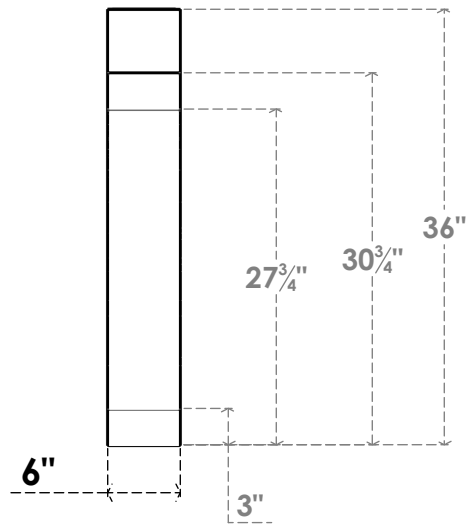

ITEM NUMBER: BRCPC060X24000X36000LEC

6"W X 24"D X 36"H LEGACY ARCHITECTURAL GRADE PVC CLOSED KNEE BRACE

SIDE PROFILE

FRONT PROFILE

ISOMETRIC

EKENA MILLWORK
2300 WEST MAIN ST.
CLARKSVILLE, TX 75426
TOLL FREE: 866-607-0453
WWW.EKENAMILLWORK.COM