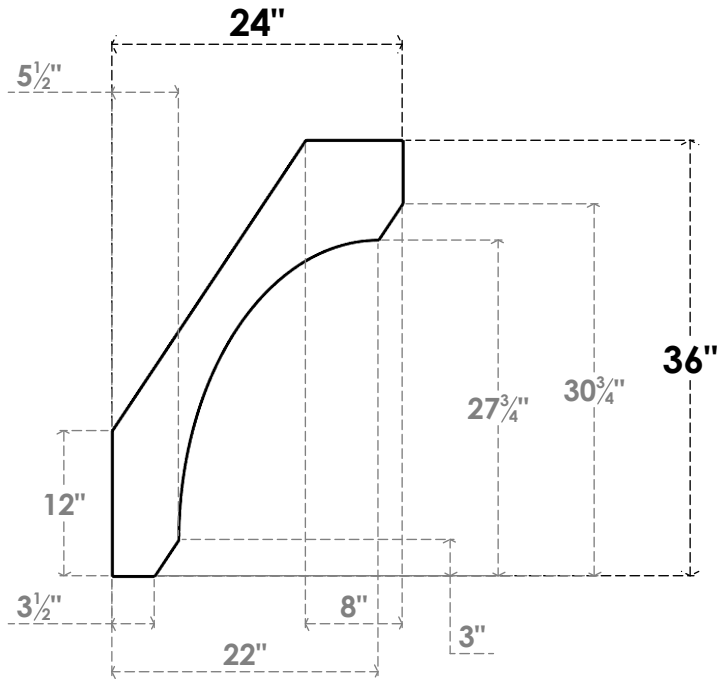

ITEM NUMBER: BRCPC060X24000X36000LEC

6"W X 24"D X 36"H LEGACY ARCHITECTURAL GRADE PVC CLOSED KNEE BRACE

SIDE PROFILE

FRONT PROFILE

ISOMETRIC

EKENA MILLWORK
2300 WEST MAIN ST.
CLARKSVILLE, TX 75426
TOLL FREE: 866-607-0453
WWW.EKENAMILLWORK.COM